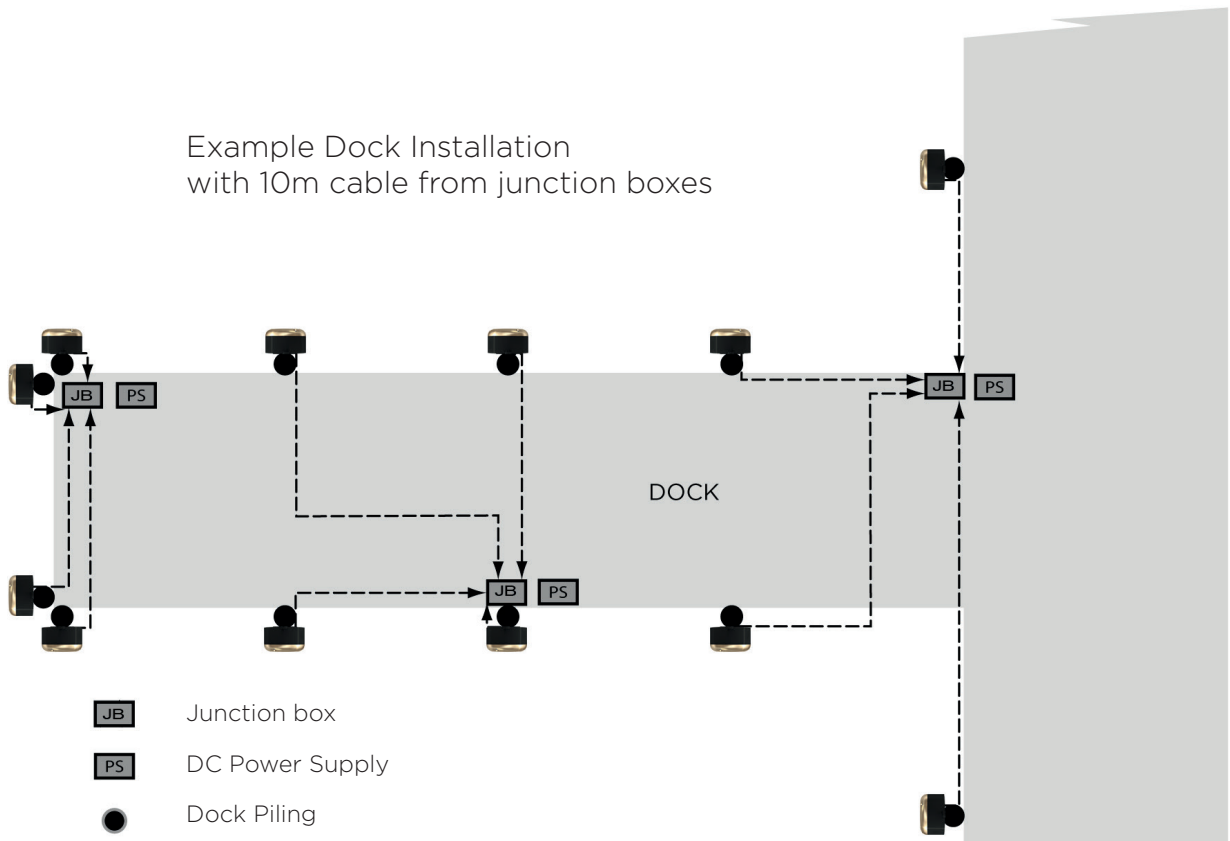

SPORT DOCKLIGHT FLOATING KIT

SPECIFICATION SHEET

The optional Easi-Kleen floating bracket mechanism allows for installation to pontoons and floating docks or can be installed on a standard dock for easier cleaning access.

Requires extra conduit to join to Dock Light (not supplied in kit).

PHYSICAL	
Bracket Material	Stainless Steel (316L)
Conduit Size	0.5 inch class 7
Weight	300g
PART NUMBERS	
Sport Dock Floating Adapter Kit	012108
CONTENTS	
Fixing Kit	
Bracket	
Detent Pins	
PVC Pipe & T-Junction	
REQUIRED FOR	
Fixing Sport Dock light Series to floating docks and pontoons	

CONNECTION DIAGRAM

Example Dock Installation
with 10m cable from junction boxes

INSTALLATION EXAMPLE