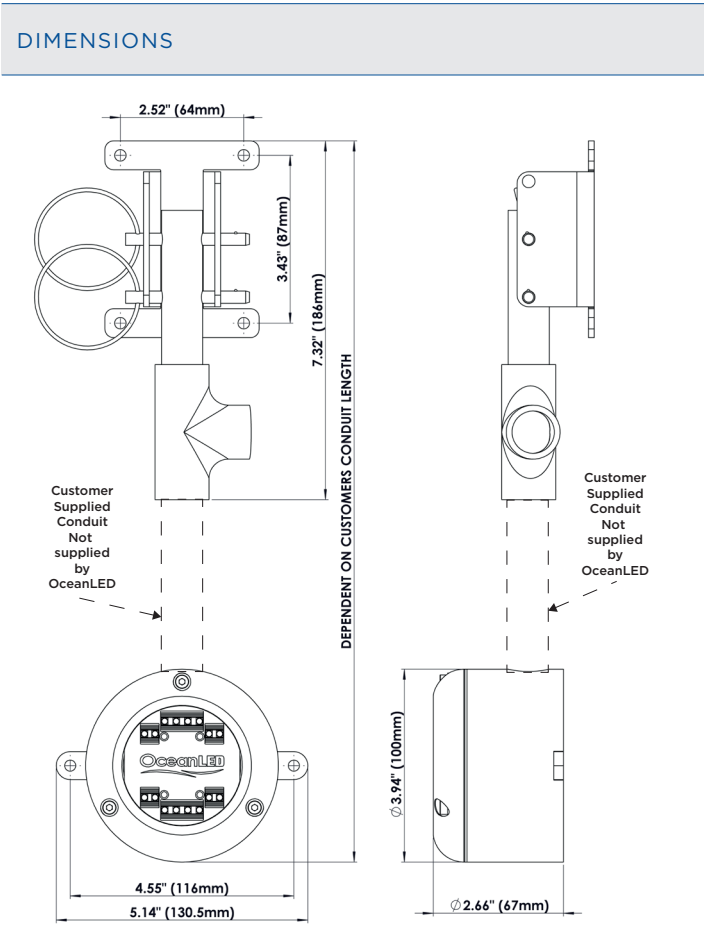

SPORT DOCKLIGHT FLOATING KIT

SPECIFICATION SHEET

The optional Easi-Kleen floating bracket mechanism allows for installation to pontoons and floating docks or can be installed on a standard dock for easier cleaning access.

Requires extra conduit to join to Dock Light (not supplied in kit).

PHYSICAL	
Bracket Material	Stainless Steel (316L)
Conduit Size	0.5 inch class 7
Weight	300g
PART NUMBERS	
Sport Dock Floating Adapter Kit	012108
CONTENTS	
Fixing Kit	
Bracket	
Detent Pins	
PVC Pipe & T-Junction	
REQUIRED FOR	
Fixing Sport Dock light Series to floating docks and pontoons	

CONNECTION DIAGRAM

Example Dock Installation
with 10m cable from junction boxes

INSTALLATION EXAMPLE