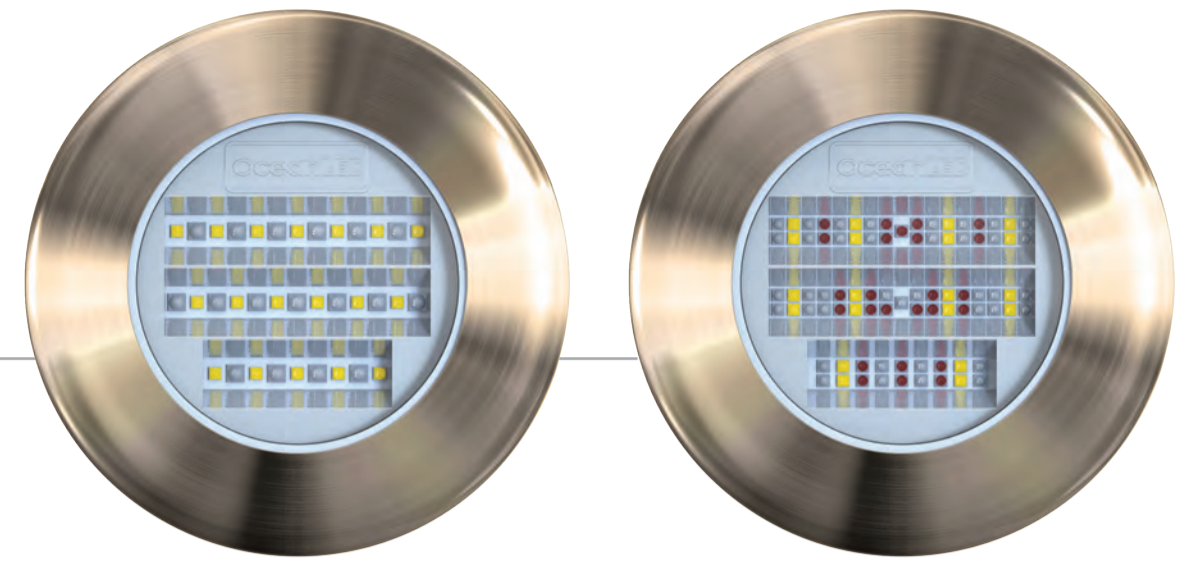

EXPLORE **E6** CHOOSE YOUR LIGHT SETUP

Choose between Dual Midnight Blue & Ultra White or RGBW Colours DMX

LIGHT

OPTION 1

#E6009BW
Explore E6 (Dual)
• Light Assembly
• Explore Removal Tool

OPTION 2

#E6009CD
Explore E6 (Colours)
• Light Assembly
• Explore Removal Tool

Choose either DC or AC Power Kits

POWER

OPTION 1

#019903
DC POWER KIT
• Power Cable
• Fuse Kit

OPTION 2

#019904
AC POWER KIT
• Power Pack
• Power Link Cable

Choose the method of how you control your lights (Each Controller option comes with a 5m Control Input Cable Kit) - Option 1)

CONTROL

OPTION 1

#012923
Switch / 3rd Party Control Input Kit
• Control Cable
• Terminator

OPTION 2

#011712
OceanDMX Control Kit
• OceanDMX Controller
• #012923 Control Input Kit

OPTION 3

#013001
DMX Touch Panel Controller Kit (Colours)
• DMX Touch Controller
• #012923 Control Input Kit