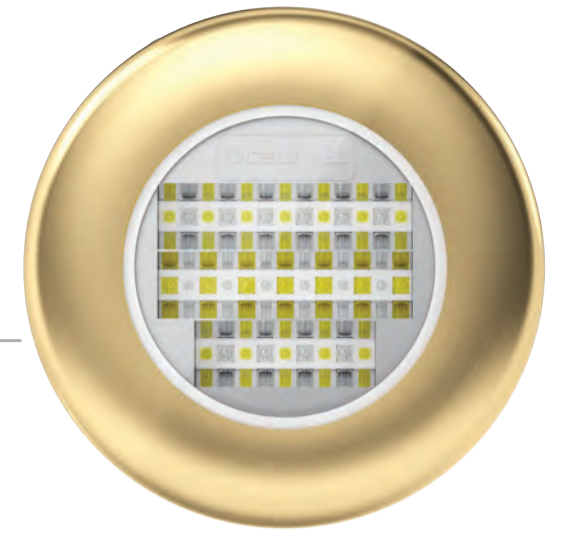

EXPLORE **E6** CHOOSE YOUR LIGHT SETUP

Choose between Dual Midnight Blue & Ultra White or RGBW Colours DMX

LIGHT

OPTION 1

#E6009BW
Explore E6 (Dual)
• Light Assembly
• Explore Removal Tool

OPTION 2

#E6009CD
Explore E6 (Colours)
• Light Assembly
• Explore Removal Tool

Choose either DC or AC Power Kits

POWER

OPTION 1

#019903
DC POWER KIT
• Power Cable
• Fuse Kit

OPTION 2

#019904
AC POWER KIT
• Power Pack
• Power Link Cable

Choose the method of how you control your lights (Each Controller option comes with a 5m Control Input Cable Kit)

CONTROL

OPTION 1

#012923
Switch / 3rd Party Control Input Kit
• Control Cable
• Terminator

OPTION 2

#011712
OceanDMX Control Kit
• OceanDMX Controller
• Control Input Cable Kit

OPTION 3

#013001
OceanDMX Touch Controller Kit (Colours)
• DMX Touch Controller
• Control Input Cable Kit