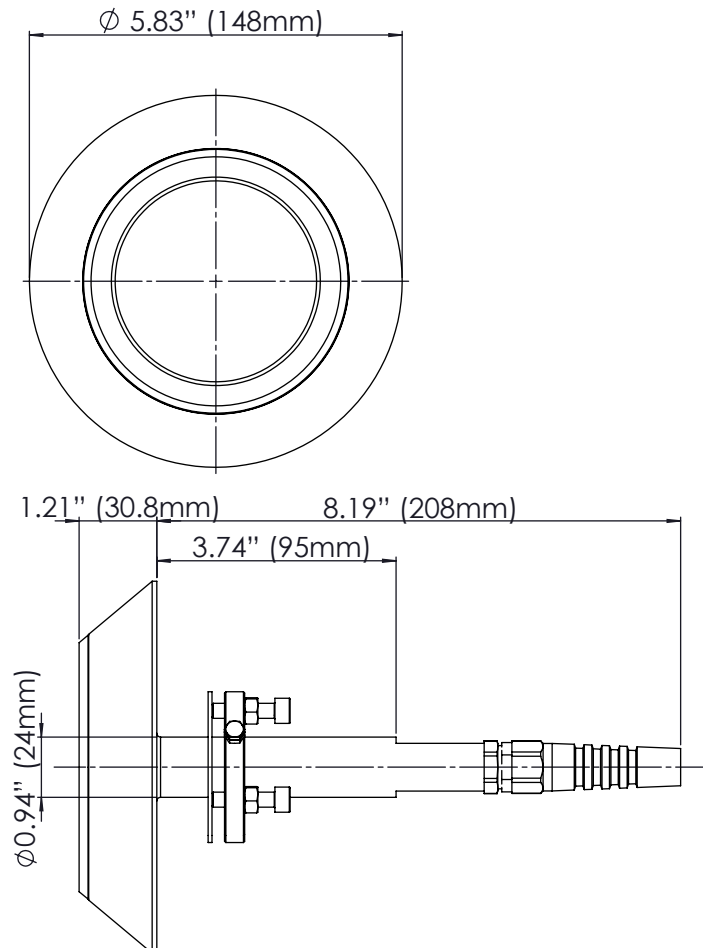

60/20° ELLIPTICAL BEAM ANGLE

A wide-angled, focused beam lights up a large area of the water.

PLUG AND PLAY

Deutsch plug-and-play quick connectors make this light a quick fit.

EASY TO CLEAN

Thanks to its Tritonium coating, a simple wipe of the lens removes any underwater growth, saving hours of scrubbing each time you use it.

THERMAL PROTECTION

In the event of overheating, the thermal protection turns off the power to avoid any damage until the unit has cooled.

3010 TH HD Gen2

BOX CONTENTS

Light Engine with 1.8m / 6' Connection Cable

12/24V DC Driver

1.8m / 6' Power Cable

Installation Manual

ACCESSORIES

PART

Delrin Isolation Sleeve for 3010 TH

001-500165

Locking Nut Kit for All Thru-Hull Models

050-000029

2m (6.5') Plug & Play Extension Cable

001-500753

6m (19.5') Plug & Play Extension Cable

001-500754

4 Way V DC Power Junction Box

019901

Pro Series HD Gen2 AC/Mains Power Pack

001-500755

MOUNTING RECOMMENDATIONS

Boat size	Over 65' (20m)
Transom / Hull spacing	3-6' (1-1.8m)
Transom quantity	4+
Maximum hull thickness	3.5" (90mm)
Installation depth (to top of fixture)	8-10" (200-250mm)

TECHNICAL

Lumens	19600
Fixture Lumens	11000
Typical LED life expectancy	40,000+ Hours
Minimum-Maximum operating voltage DC	9-32V DC
Current / Amp draw (DC)	12V DC 8.2A 24V DC 4.0A
Approx. light penetration (avg. water quality)	72' (22m)
Approx. Light penetration (perfect water quality)	Up to 165' (50+m)
Driver type	External, Reverse Polarity Protected

PHYSICAL

Driver size (L x W x H) Excluding Connectors	7.09 x 3.15 x 1.97" (180x80x50mm)
Total weight	0.78lbs (350g)
Extension cable length (standard)	6.5' (2m)
Hole cut-out for cable entry	1" (25mm)
Material	Aluminium Bronze AB2

*Fixture Lumens rating is a measurement of total white light output from a complete (as sold) light fixture using laboratory standard, calibrated photometric measuring equipment.